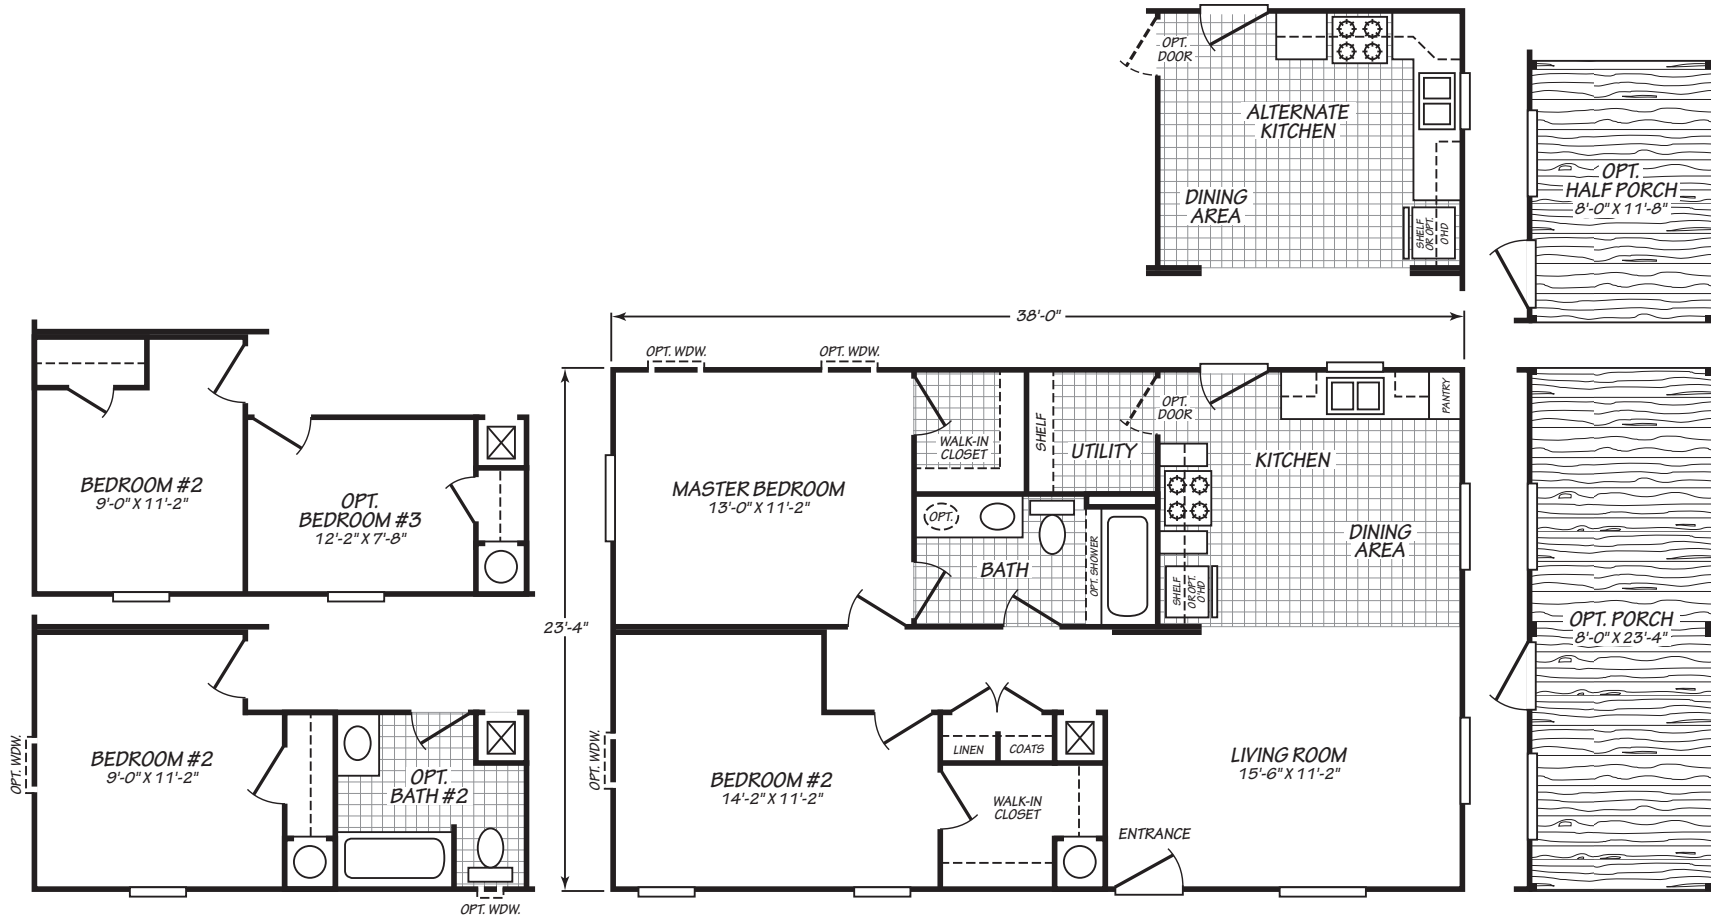

WESTON SUPER VALUE

MODEL 24382V

2 Bedroom • 1 Bath • 886 Square Feet

Important: Because we continually update and modify our products, it is important for you to know that our brochures and literature are for illustrative purposes only. **ILLUSTRATIONS MAY SHOW OPTIONAL FEATURES.** All information contained herein may vary from the actual home we build. Dimensions are nominal length and width measurements are from exterior wall to exterior wall. We reserve the right to make changes at any time, without notice or obligation, in prices, colors, materials, specifications, features and models. Please check with your retailer for specific information about the home you select.